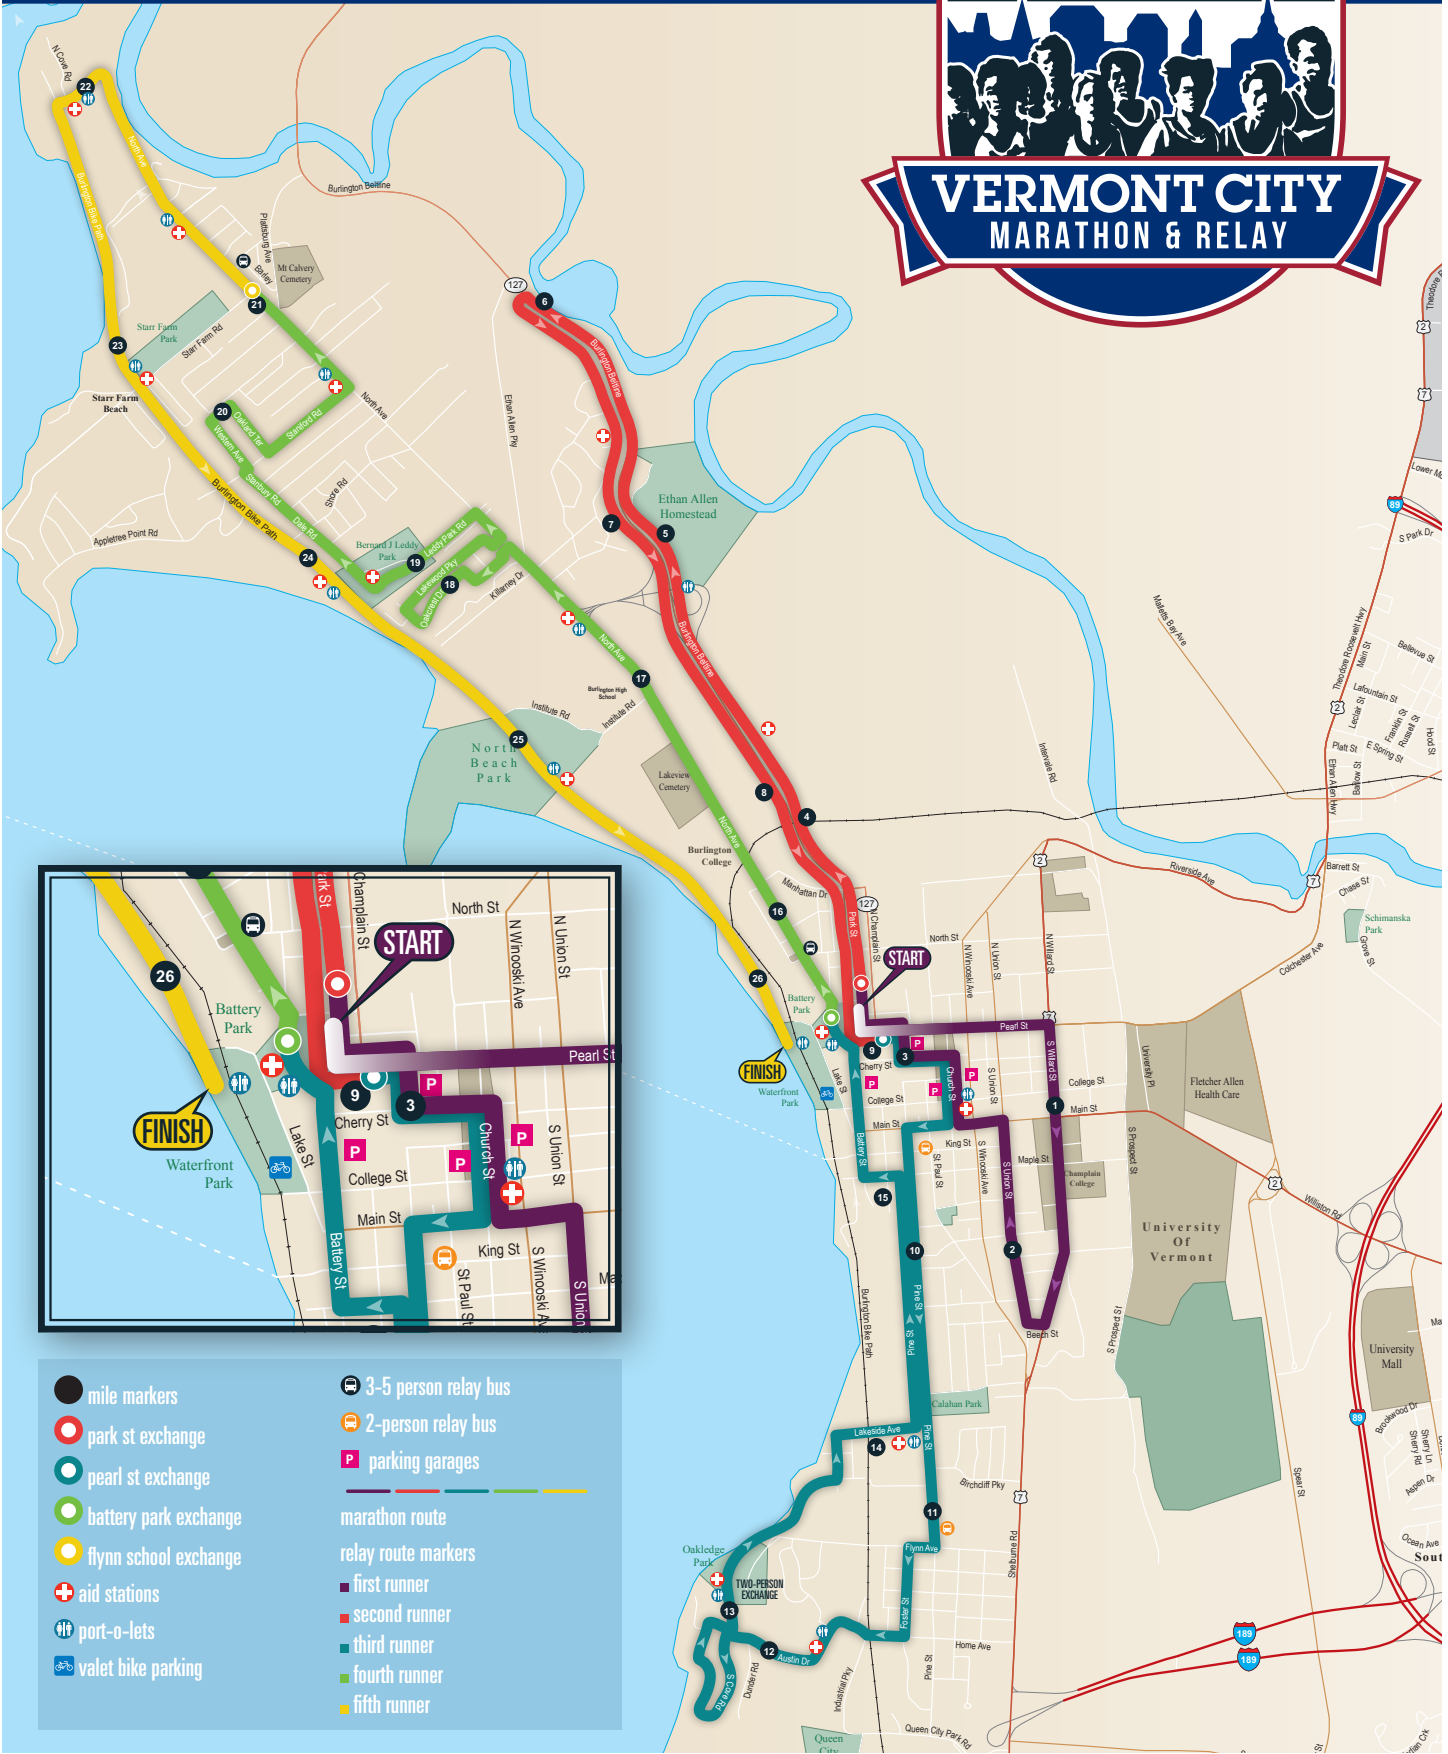

COURSE MAP

VERMONT CITY MARATHON & RELAY

- mile markers
- park st exchange
- pearl st exchange
- battery park exchange
- flynn school exchange
- ⊕ aid stations
- ♿ port-o-lets
- 🚲 valet bike parking
- 🚗 3-5 person relay bus
- 🚗 2-person relay bus
- P parking garages
- marathon route
- relay route markers
- first runner
- second runner
- third runner
- fourth runner
- fifth runner